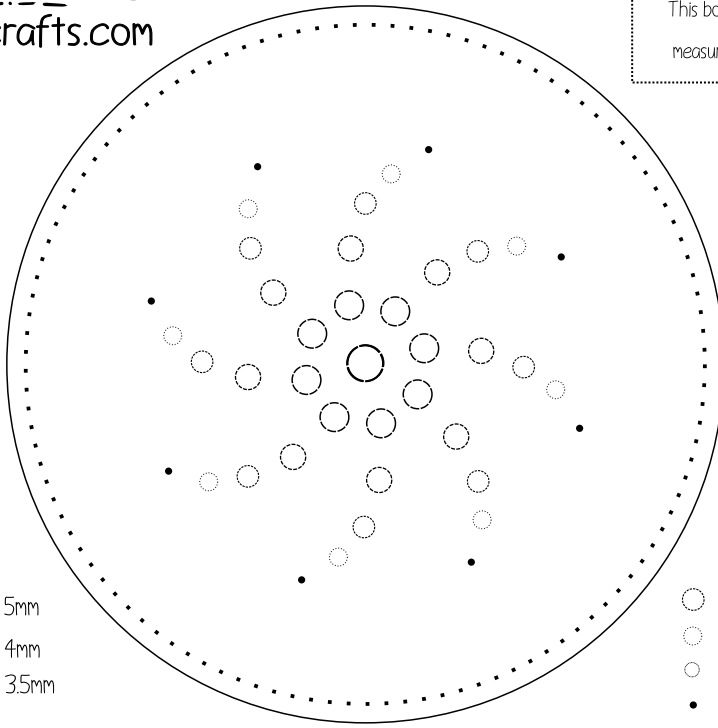

Nomadecrafts.com

Print accuracy test  
This box should  
measure 5x5cm

- 5mm
- 4mm
- 3.5mm

- 3mm
- 2.5mm
- 2mm
- awl